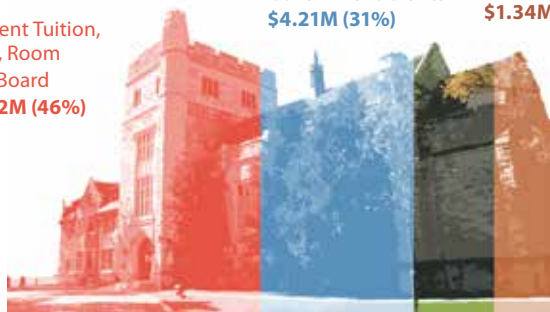

REPORT TO THE COMMUNITY

CMU has a story worth telling, with this Report to the Community reflecting part of CMU's 2013-2014 story! In spite of financial and other challenges facing all Canadian universities, CMU continues to operate in the black (with no accumulated operating deficit), and with the number of people seeing CMU as a success story continuing to grow. We are grateful to God for the ongoing stream of students whose lives are being impacted by their CMU experience and whose witness in the church and the world around us is profound. We trust that this Report to the Community deepens your awareness and engagement with this compelling university project!

2013-2014 CMU Operations

Revenues $13,548,343

Student Tuition, Fees, Room and Board
$6.12M (46%)

Government Grants
$4.21M (31%)

Rentals and Non-Academic Programming
$1.34M (10%)