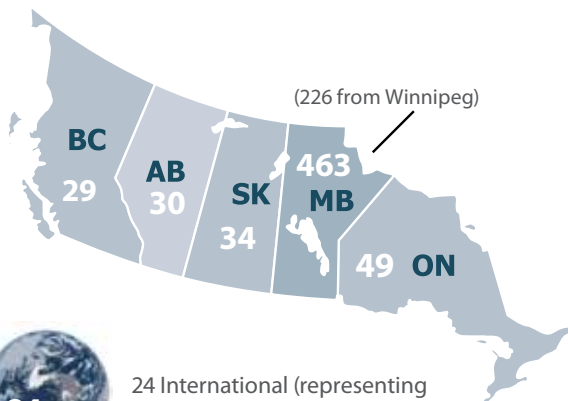

Province of Origin

24 International (representing 11 different countries)

Enrolment Fast Facts

- **62% of undergraduates** were female; 38% were male; 7% were over 30
- **190 students lived on campus** in dormitories and apartments
- **73 students transferred** to CMU after post-secondary study elsewhere
- **86 students graduated** with BA, BMus, BBA and MA Degrees
- **70 students met** in weekly fellowship groups
- **79 student athletes** played on Varsity Basketball, Volleyball, and Soccer teams
- **61 students were involved** in key campus leadership positions
- **23 Outtown grads** from 2012-2013 were in full-time undergraduate studies at CMU in 2013-2014
- **1195 students** have been part of the Outtown Program since 1998
- **356 community children**, young people, and adults were enrolled in classes and lessons with CMU's Community School of Music and the Arts