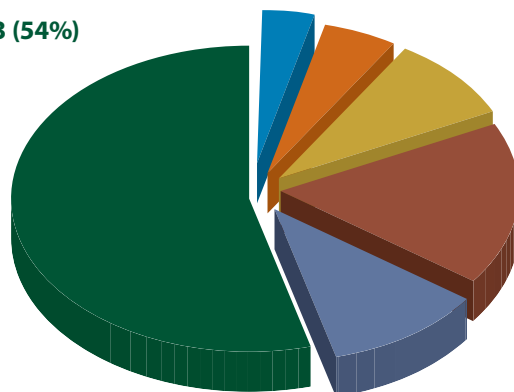

REPORT TO THE COMMUNITY

CMU has a story worth telling, with this Report to the Community reflecting part of CMU's 2013-2014 story! In spite of financial and other challenges facing all Canadian universities, CMU continues to operate in the black (with no accumulated operating deficit), and with the number of people seeing CMU as a success story continuing to grow. We are grateful to God for the ongoing stream of students whose lives are being impacted by their CMU experience and whose witness in the church and the world around us is profound. We trust that this Report to the Community deepens your awareness and engagement with this compelling university project!

2013-2014 CMU Operations

Revenues $13,548,343

Student Tuition, Fees, Room and Board
$6.12M (46%)

Government Grants
$4.21M (31%)

Rentals and Non-Academic Programming
$1.34M (10%)

Donations, Church Support, Bequests, Endowments **$1.81M (13%)**

Expenditures $13,401,583

Administration and General
$1.14M (8.5%)

Scholarships and Bursaries **$206K (2%)**

Academic Program
$6.71M (50.5%)

Development, Recruitment, Church Relations and Alumni
$1.35M (10%)

Facilities, Maintenance, Bookstore, Food Services, Rentals
$2.84M (21%)

Student Services, Room and Board, Athletics **$1.06M (8%)**

How many donors supported the Annual Operating Fund and where are they from?

1,056 donors contributed to the Annual Operating Fund, 738 (71%) of whom were from Manitoba while 318 (29%) were from other provinces and the U.S. Manitoba donors gave 69% ($518,388) of $751,547 with 31% ($233,159) being given by donors from other provinces and the U.S.

How many donors are President's Circle Donors (giving $1,000 - $4,999) and how many donors are Patron Donors (giving $5,000 or more)?