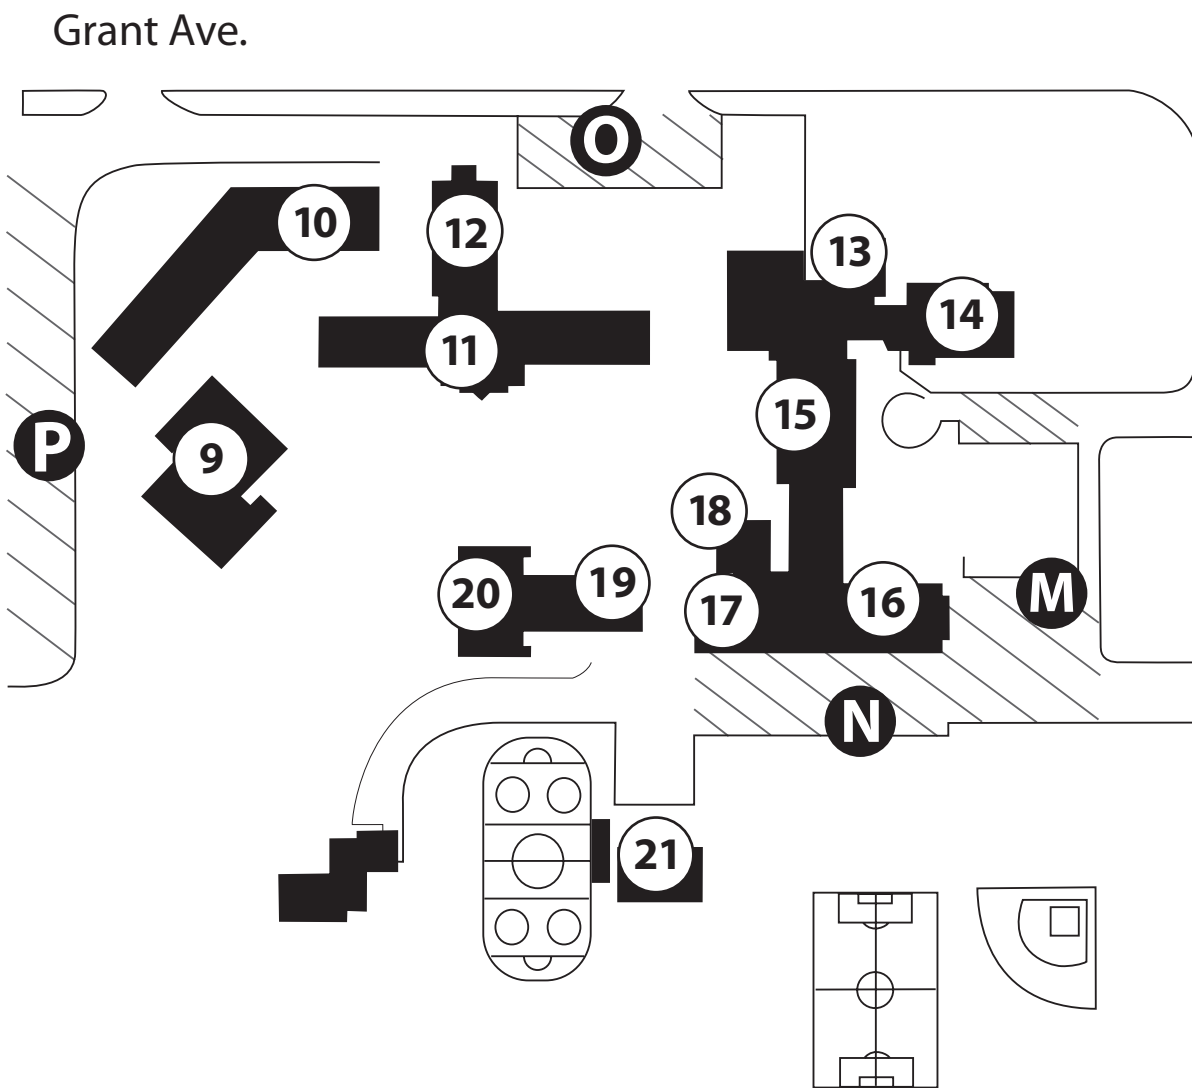

## Key

1. D wing—Music Department
2. Great Hall
3. Main Entrance
4. C wing—Reception/Classroom
5. B wing—Classrooms
6. A wing—Auditorium/  
Large Boardroom/Heritage Lounge
7. Loewen Athletic Centre
8. Maintenance Garage
9. Katherine Friesen Apartments (Housing)
10. Concord Hall (Housing)
11. Poettcker Hall (Housing)
12. Dining Hall
13. Conference Room
14. MC Canada and MC Manitoba Offices
15. Classrooms/Hosting Department
16. Chapel
17. Lecture Hall
18. Science Laboratory
19. Library (lower level)
20. Heritage Centre
21. Maintenance Garage

## South Campus

### Parking

Guest Parking

Reserved Parking