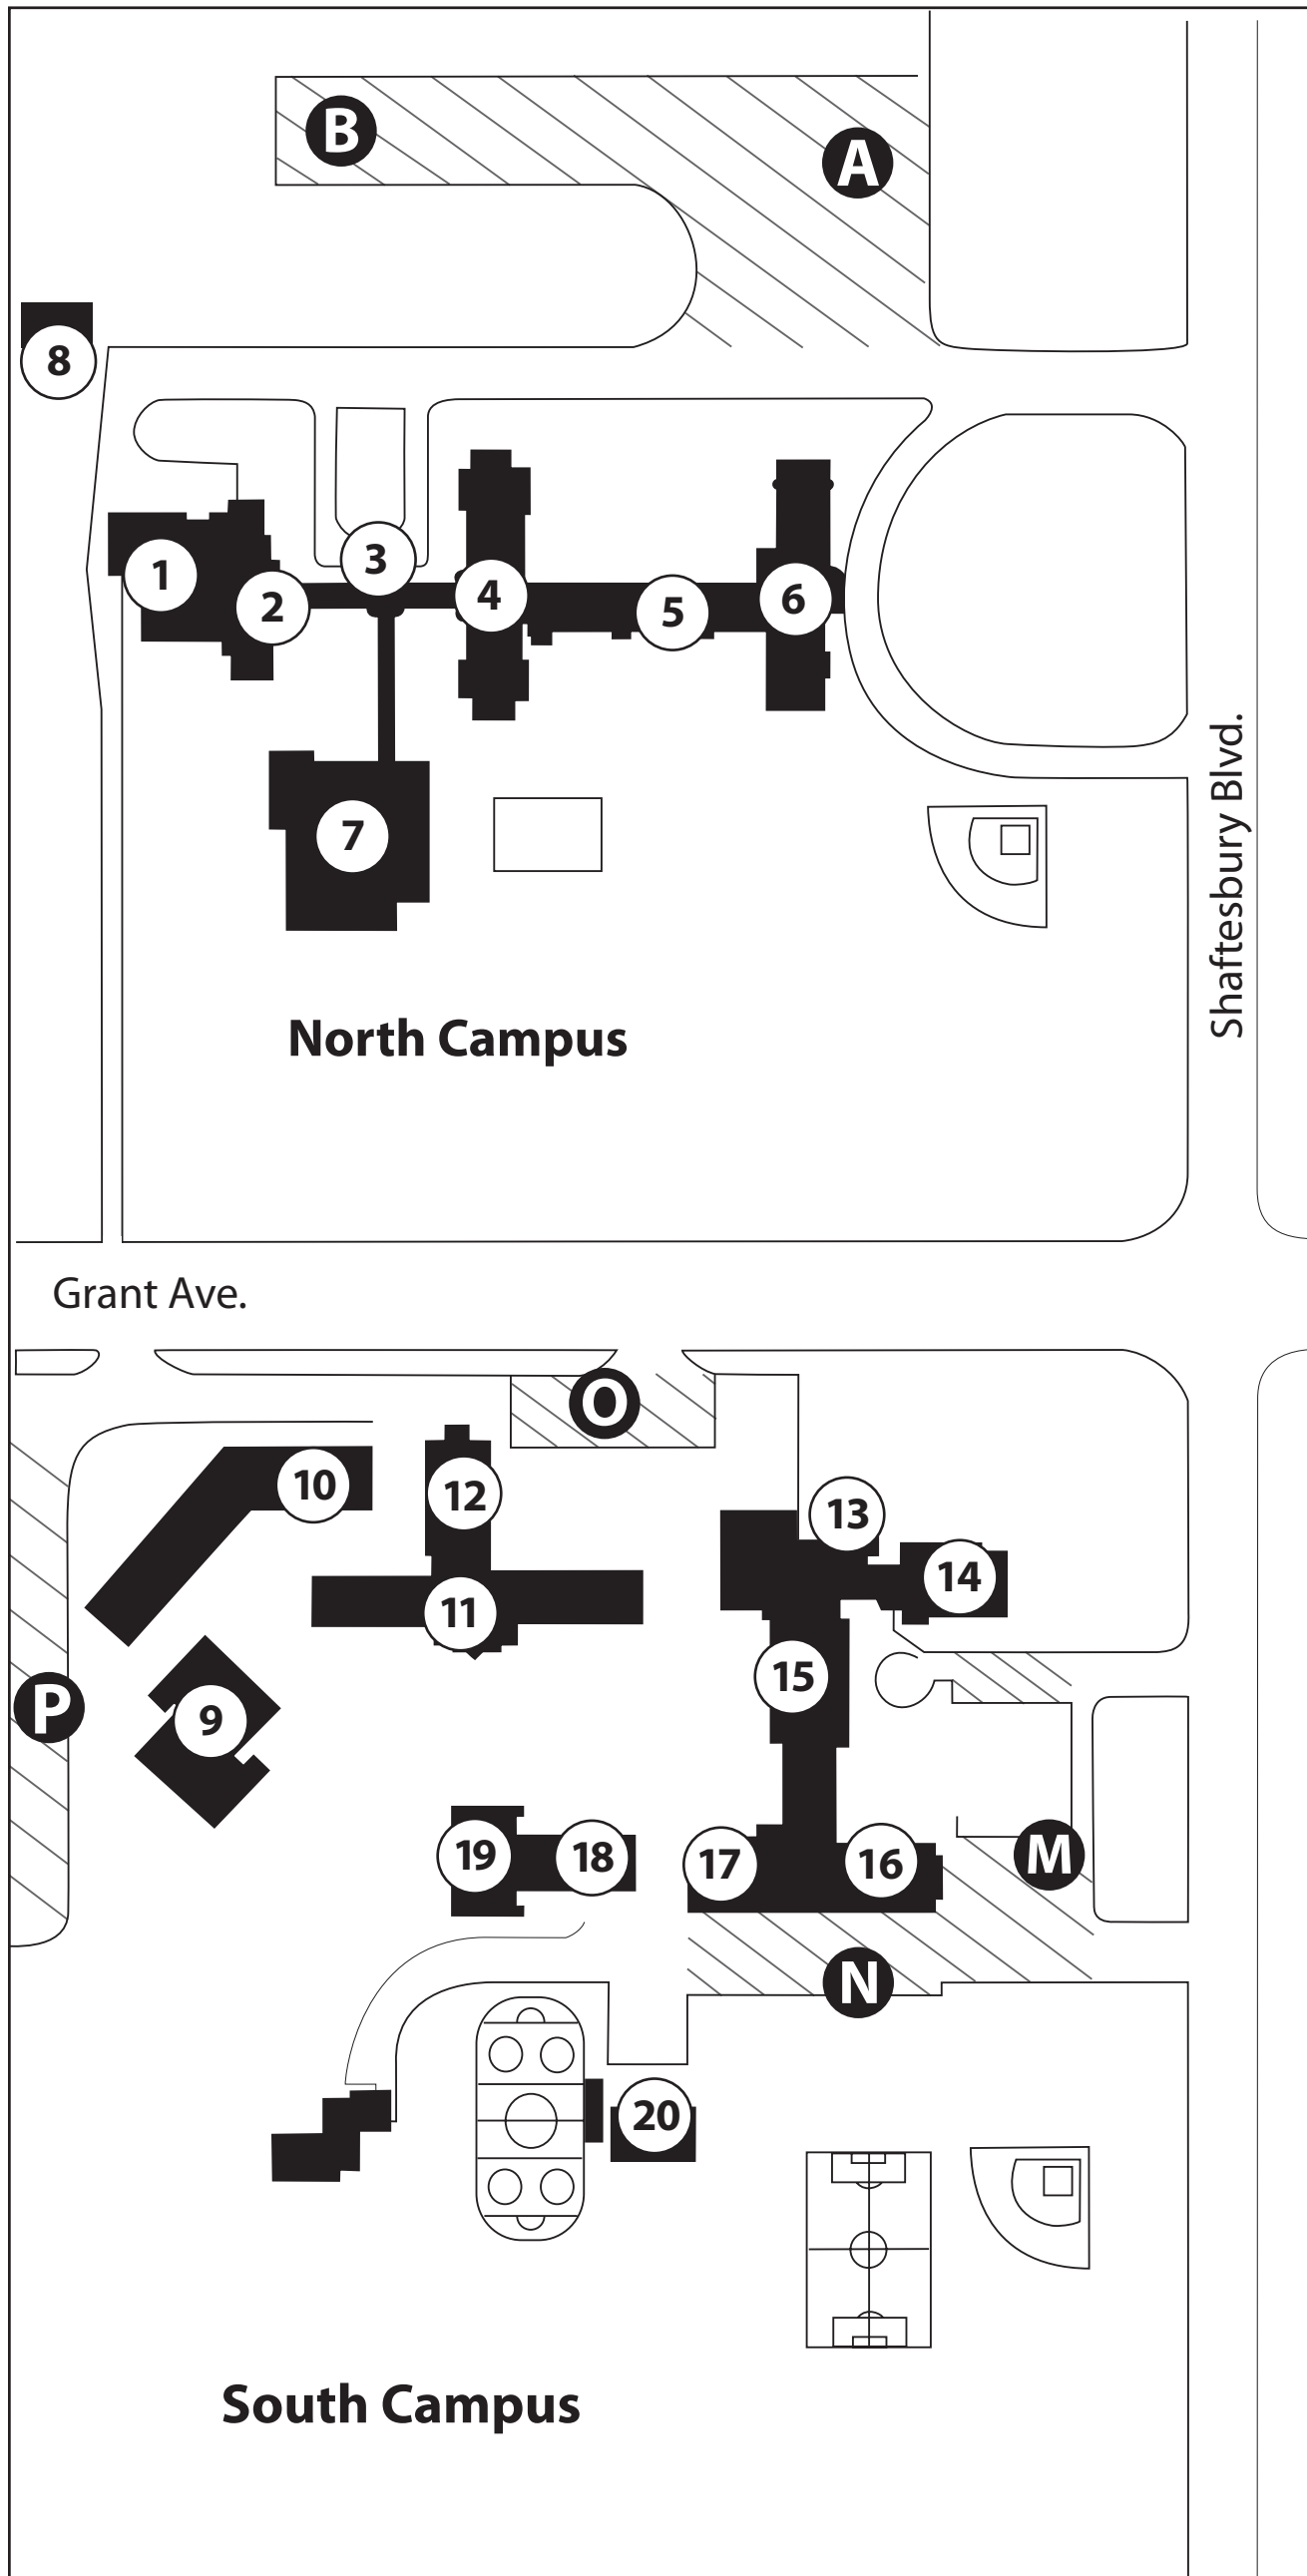

Grant & Shaftesbury Campus Map

Key

1. D wing—Music Department
2. Great Hall
3. Main Entrance
4. C wing—Reception/Classroom
5. B wing—Classrooms
6. A wing—Auditorium/
Large Boardroom/Heritage Lounge
7. Loewen Athletic Centre
8. Maintenance Garage
9. Katherine Friesen Apartments (Housing)
10. Concord Hall (Housing)
11. Poettcker Hall (Housing)
12. Dining Hall
13. Conference Room
14. MC Canada and MC Manitoba Offices
15. Classrooms/Hosting Department
16. Chapel
17. Lecture Hall
18. Library (lower level)
19. Heritage Centre
20. Maintenance Garage

Parking

Guest Parking

Reserved Parking