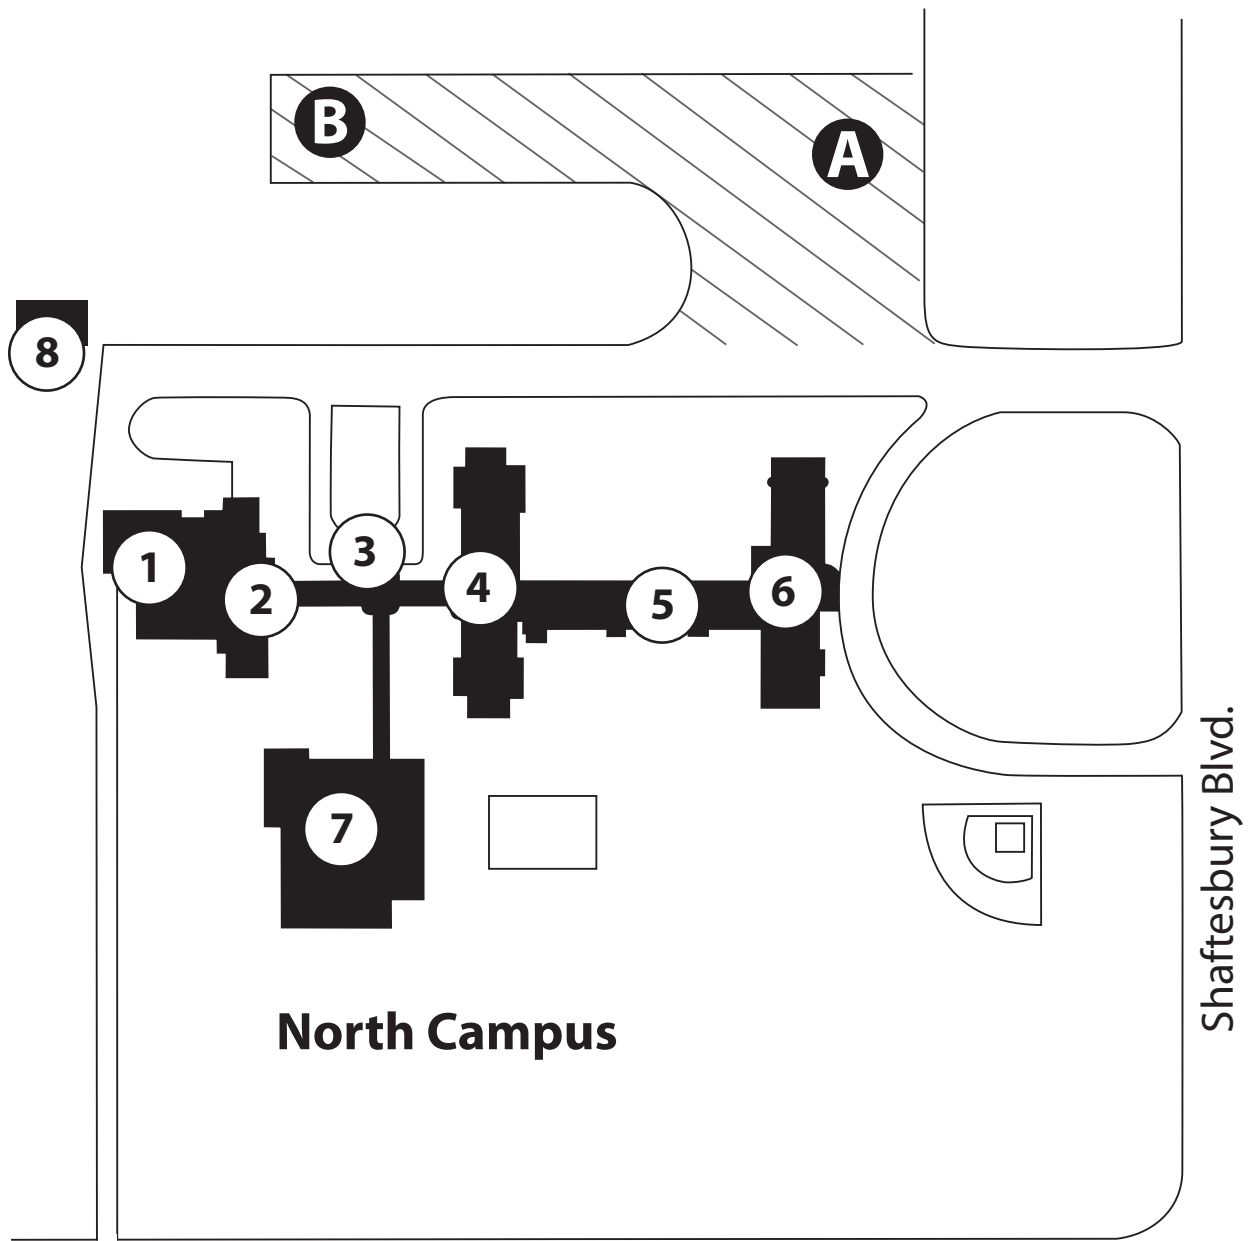

## Key

1. D wing—Music Department
2. Great Hall
3. Main Entrance
4. C wing—Reception/Classroom
5. B wing—Classrooms
6. A wing—Auditorium/  
Large Boardroom/Heritage Lounge
7. Loewen Athletic Centre
8. Maintenance Garage
9. Katherine Friesen Apartments (Housing)
10. Concord Hall (Housing)
11. Poettcker Hall (Housing)
12. Dining Hall
13. Conference Room
14. MC Canada and MC Manitoba Offices
15. Classrooms/Hosting Department
16. Chapel
17. Lecture Hall
18. Science Laboratory
19. Library (lower level)
20. Heritage Centre
21. Maintenance Garage

## South Campus

### Parking

Guest Parking

Reserved Parking