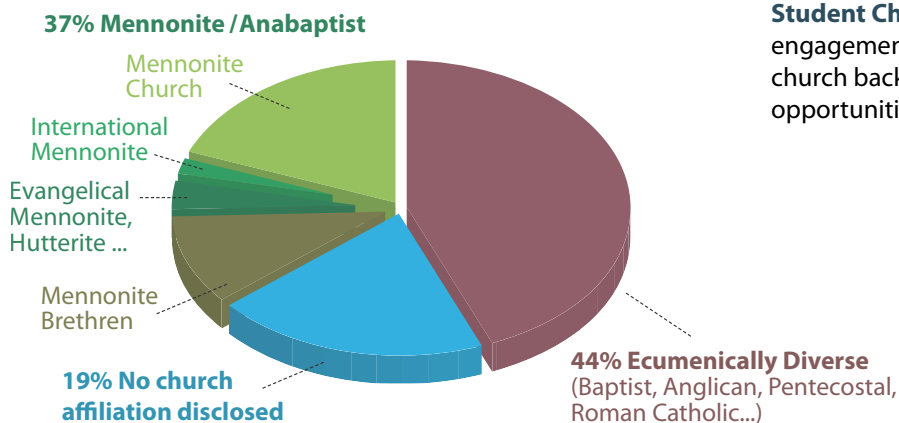

Student Church Affiliation