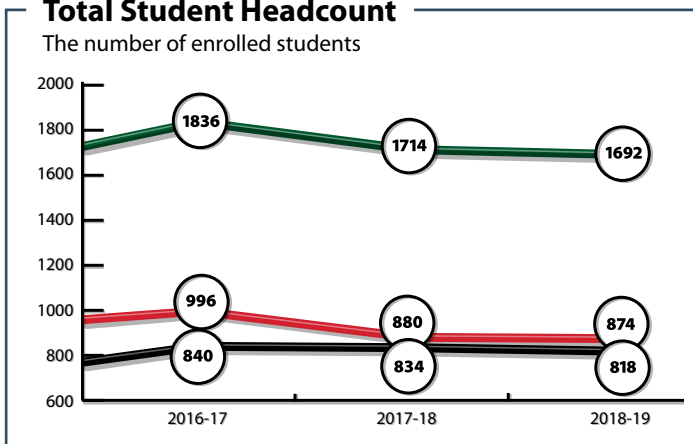

Enrolment

Full-Time Equivalent Students (FTE)

Course Enrolments (FCE)

The number of 3 credit-hour course enrolments

Total Student Headcount

The number of enrolled students

CMU Main Campus includes students in undergraduate and graduate degree programs and those on Outtatown. From 2016-17 to 2018-19, students enrolled in CMU degree programs increased by 52 FTE and 186 FCE.