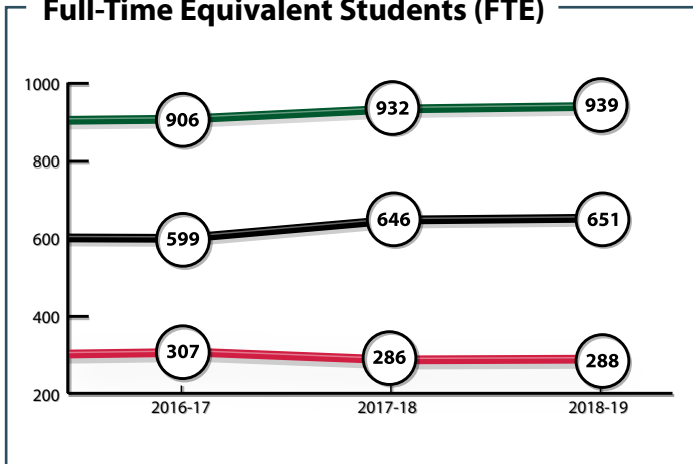

Total Student Headcount

CMU Report to the Community

Vision and generosity are threaded through this Report to the Community—a window into enrolment, academic programming, church and community engagement, faculty research, and financial data for the 2018-2019 year. CMU is grateful for the vision and generosity of many friends,

alumni, donors, and church communities that undergird and entrust CMU with its mission and vision. Your vision shapes the experience of students who are being equipped for lives of service, leadership, and reconciliation in church and society. Thank you!

Enrolment

Full-Time Equivalent Students (FTE)