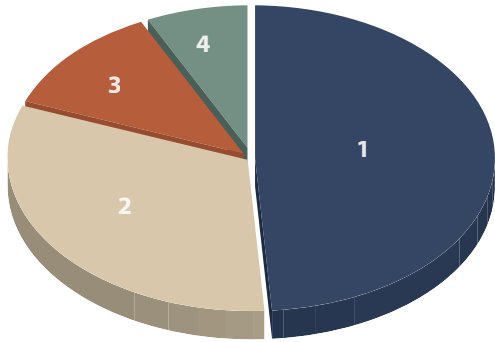

Total Revenues $14,453,169

1. Tuition, Fees, Residence, Meal Plans	$7,063,202	(49%)
2. Government Grants	$4,603,267	(32%)
3. Individual Donations, Church Support, Bequests, and Endowments	$1,741,371	(12%)
4. Facility Rental and Other Income	$1,045,329	(7%)

Donations to the CMU Fund which supports all annual operations, including academic, co-curricular and extended education programming, salaries, and facilities:

Giving to the CMU Fund
Alumni gave $363,749
250 Donors gave $1,000 or more

Patrons
($5,000+)
$442,351
38 Donors

President's Circle
($1,000 – $4,999)
$325,600
212 Donors

Partners ($1 – $999)
$165,486
692 Donors

Total: $933,438
from 942 Donors

Supporting Students Financially

$657,621 given in Scholarships and Bursaries

$342,748

Bursaries
(awarded to
216 students)

$314,873

Scholarships
(awarded to
177 students)

$417,231

63% from
annual donor gifts and
endowment earnings

$240,391

37% allocated
from the
CMU Fund

324 students received a Bursary or Scholarship
(over **50%** of CMU students received some form
of financial aid)

7 international students fully supported
(from Ukraine, Albania, Palestine, Philippines, Iraq,
and Zimbabwe)

New Scholarships & Bursaries for 2018-19

Encompass Benefits and HR Solutions

($1,000 Business-Faith Scholarship)

John and Katie Friesen ($1,000-$2,000 Ministry Preparation Bursary)

Otto Klassen ($2,000 Media and Communications Scholarship)

Timothy Chiu Chen ($500 Ministry-Missions Preparation Scholarship)

Grunthal-CMU ($750 Entrance Bursary for graduate from Green Valley High School)

A&M Hildebrand Family ($1,000 Bursary for First Nations, Indigenous, or Métis student)