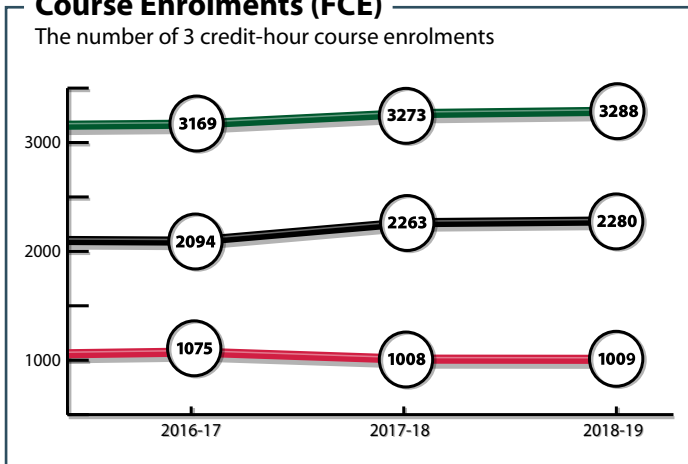

Enrolment

Full-Time Equivalent Students (FTE)

Course Enrolments (FCE)

The number of 3 credit-hour course enrolments

Total Student Headcount

The number of enrolled students

CMU Main Campus includes students in undergraduate and graduate degree programs and those on Outtatown. From 2016-17 to 2018-19, students enrolled in CMU degree programs increased by 52 FTE and 186 FCE.