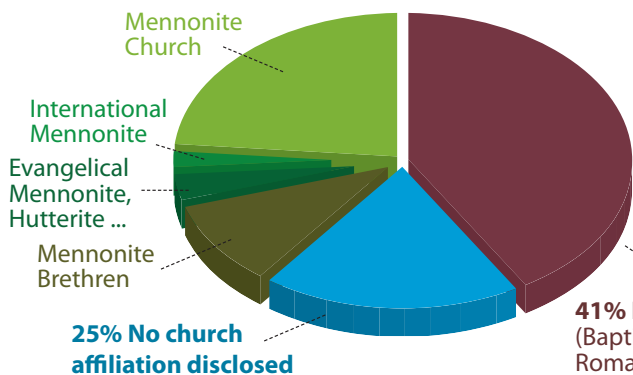

Student Church Affiliation

34% Mennonite /Anabaptist