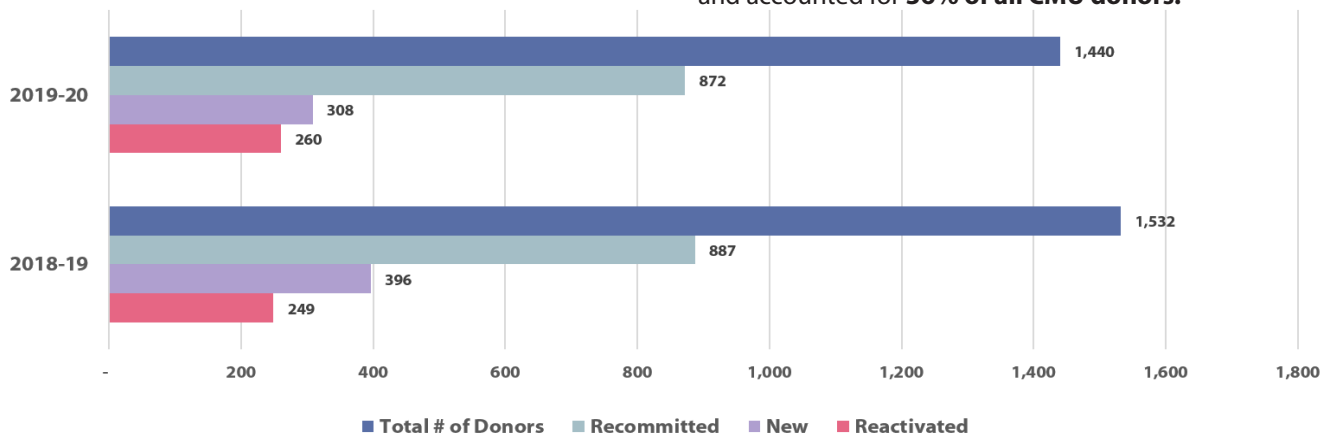

Number of Donors to All Funds

Recommitted – gave in both of the past two years

New – donors who have never given to CMU before

Reactivated – donors who did not give in 2018-19 but did so in 2019-20

Total number of donors in 2018-19 reflects giving to three unique programs, each of which was completed in that year.

In 2019-20 alumni gave **30% of Annual Operating gifts**, and accounted for **36% of all CMU donors**.