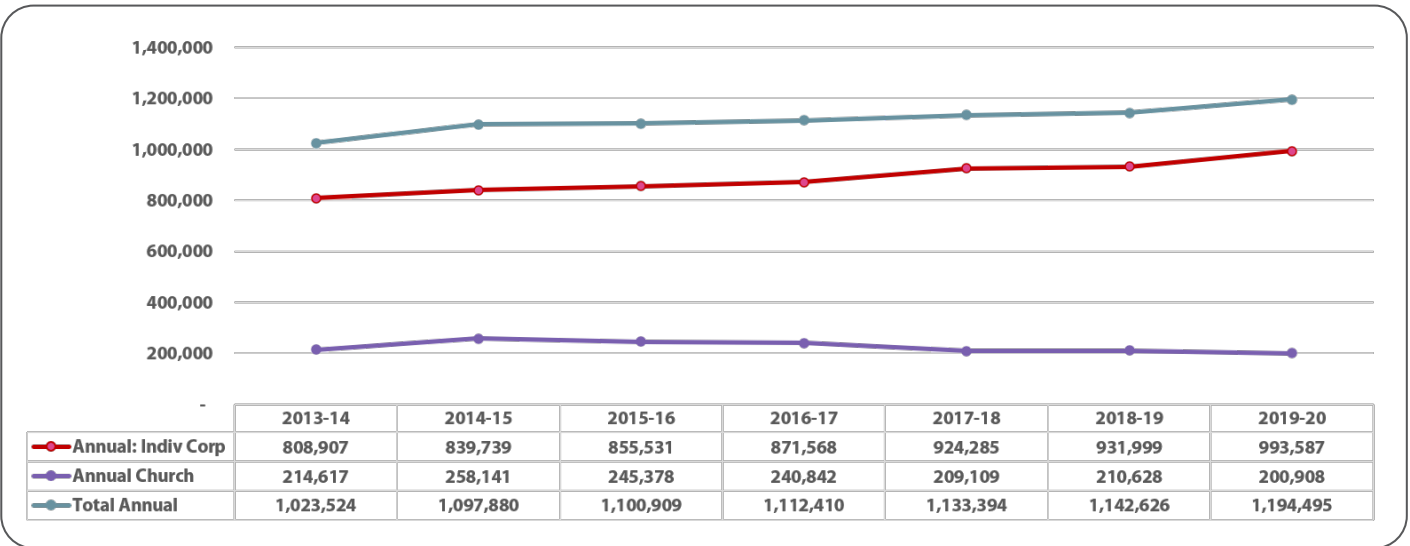

CMU Fund for Annual Operations: Fiscal Years 2013-14 to 2019-20

Note: **23% increase** in individual and corporate giving over this **seven-year** timeframe