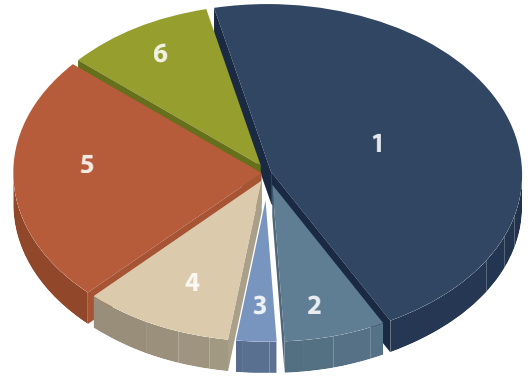

CMU Finances

The 2019-20 financial year represents the 20th consecutive year of stable fiscal management, even as the year ended with a deficit of $247,134 on a budget of $14.5 million. This deficit was related directly to the significant impact that COVID-19 had on the final two months of CMU's fiscal year, particularly in terms of ancillary and residence income, and the need for more student financial support.

Total Expenditures **$14,697,315**

Students and Programming **$8,210,814 (55%)**

1. Academic Programming	$6,793,376 (46%)
2. Student Services, Housing, Athletics	$1,057,020 (7%)
3. Scholarships and Bursaries	$360,418 (3%)
4. Church Relations, Alumni, Development, Recruitment	$1,449,999 (10%)
5. Facilities, Maintenance, Food Services, CommonWord	$3,448,809 (24%)
6. Administration and General *	$1,587,693 (10%)

Net Surplus (deficit) ($247,134)

* Included increased costs related to the impact of COVID-19.