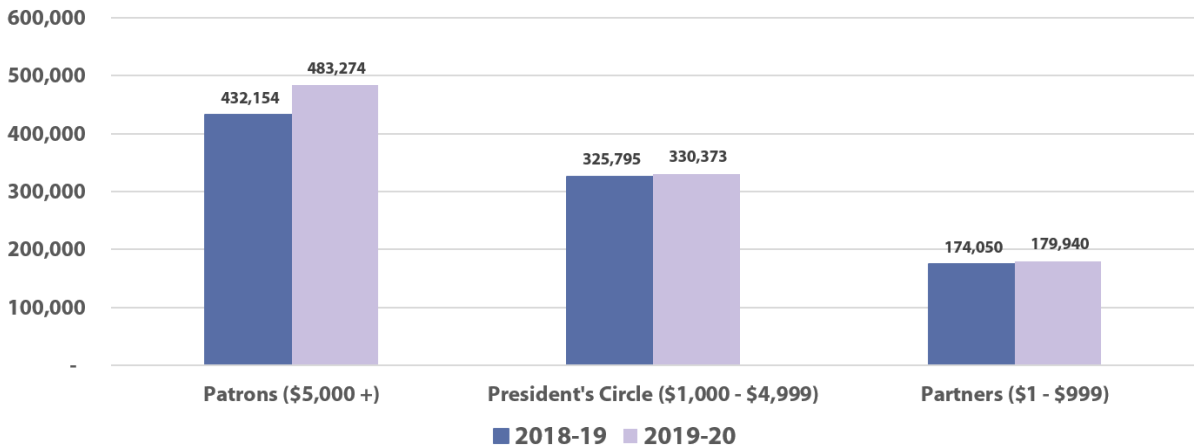

Donations to the CMU Fund

The CMU Fund directly supports students through all dimensions of academic, co-curricular, and extended education programming, in addition to facilities maintenance and salaries. CMU is grateful for all donors who are inspired to give whatever their capacity.