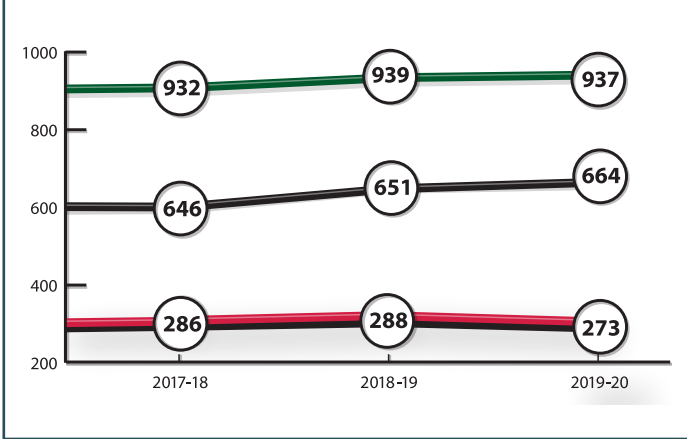

Total Student Headcount

CMU Report to the Community

Vision and generosity are threaded through this Report to the Community, with its focus on enrolment, finances, and giving for the 2019-2020 year. CMU is deeply grateful for the vision and generosity of many friends, alumni, donors, and

the church communities that undergird and entrust CMU with its mission and vision. Your vision shapes the experience of students who are being equipped for lives of service, leadership, and reconciliation in church and society. Thank you!

Enrolment

Full-Time Equivalent Students (FTE)