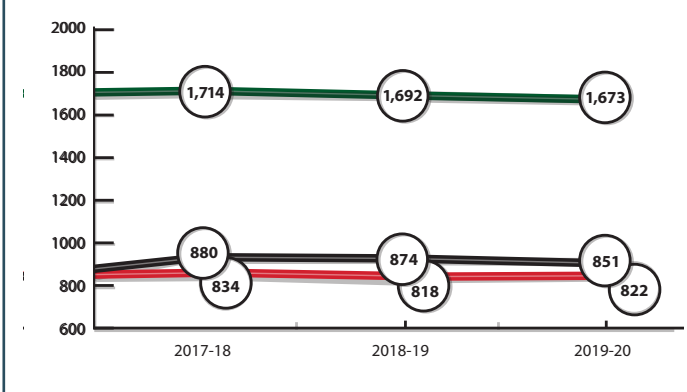

Enrolment

Full-Time Equivalent Students (FTE)

Course Enrolments (FCE)

The number of 3 credit-hour course enrolments

Total Student Headcount

The number of enrolled students

- Total CMU
- Main Campus
- MSC Campus