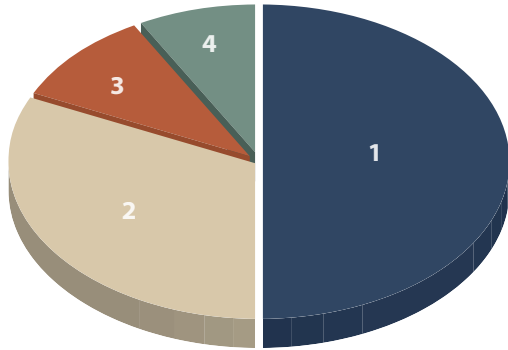

Total Revenues **$14,450,181**

1. Tuition, Fees, Residence, Meal Plans	$7,269,528	(50%)
2. Government Grants	$4,553,873	(32%)
3. Individual Donations, Church Support, Bequests, and Endowments	$1,471,619	(10%)
4. Facility Rental and Other Income	$1,155,160	(8%)

Supporting Students Financially

$768,614 given in scholarships and bursaries

Bursaries
(awarded to
224 students)

Scholarships
(awarded to
197 students)

51% from
annual donor gifts and
endowment earnings

49% allocated
from the
CMU Fund

356 students received a bursary or scholarship (over **50%** of CMU students received some form of financial aid)

Four international students fully supported (from Albania, Iraq, Palestine, and Ukraine)

New Scholarships & Bursaries for 2019-20

For students enrolled in the **Masters of Peace and Collaborative Development Program**.

- **Gary and Patricia Rempel Peacebuilding Scholarship**
  $1,000 annual international student scholarship
- **Arthur and Helen Rempel Peacebuilding Bursary**
  $500 annual bursary
- **Canadian School of Peacebuilding Bursary**
  $500 annual bursary

Iranian Inter-Faith Scholarship Bursary $5,000 for Iranian seminarians enrolled at CMU

Leonard Wiebe and Phyllis Hooge Wiebe Leadership Scholarship, funding one recipient $3,500 annually for up to four years. (Maximum value $14,000)

Thiessen Family Fund for Science Students funding annually a $1,000 bursary and a $1,000 scholarship in the Bachelor of Science program