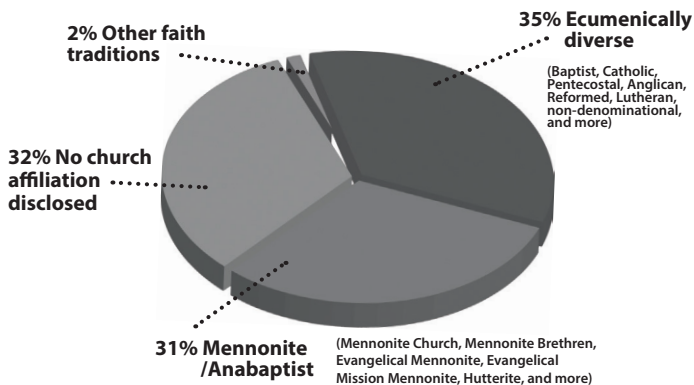

Student Church Affiliation