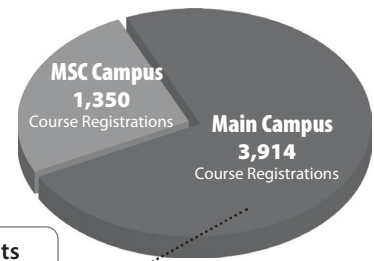

– Stephanie Wilson (2022)

Student Church Affiliation

Enrolment numbers

Full-Time Equivalent (FTE) Students

Total CMU = 752 FTE

Course Enrolments (in for-credit programs)

8% of Manitoba students disclose Indigenous identity
86% Canadian/Permanent Resident
14% International students /on study permits

Most populated areas of study

Biblical and Theological Studies
Biology
Business and Administration
Music
Psychology

These areas represent a diverse range of arts, humanities, social science, and science fields and are well complemented by the full range of CMU areas of study.