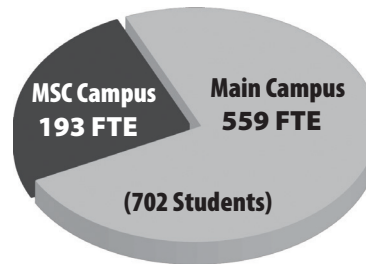

– Stephanie Wilson (2022)

Student Church Affiliation

Enrolment numbers

Full-Time Equivalent (FTE) Students

Total CMU = 752 FTE

Course Enrolments (in for-credit programs)

8% of Manitoba students disclose Indigenous identity
86% Canadian/Permanent Resident
14% International students /on study permits

Most populated areas of study

Biblical and Theological Studies
Biology
Business and Administration
Music
Psychology

These areas represent a diverse range of arts, humanities, social science, and science fields and are well complemented by the full range of CMU areas of study.