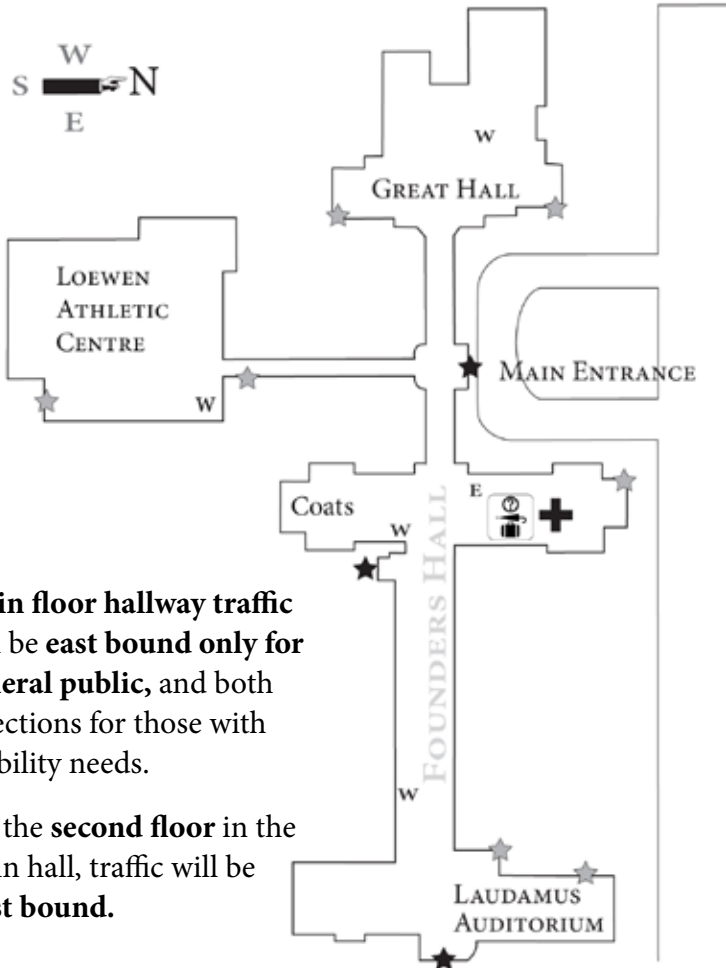

# Christmas at CMU

---

- ★ Entrances
- E Elevator
- +
- ★ Emergency Exits
-  Lost & Found at Reception Desk
- W Washroom

Main floor hallway traffic will be **east bound only for general public**, and both directions for those with mobility needs.