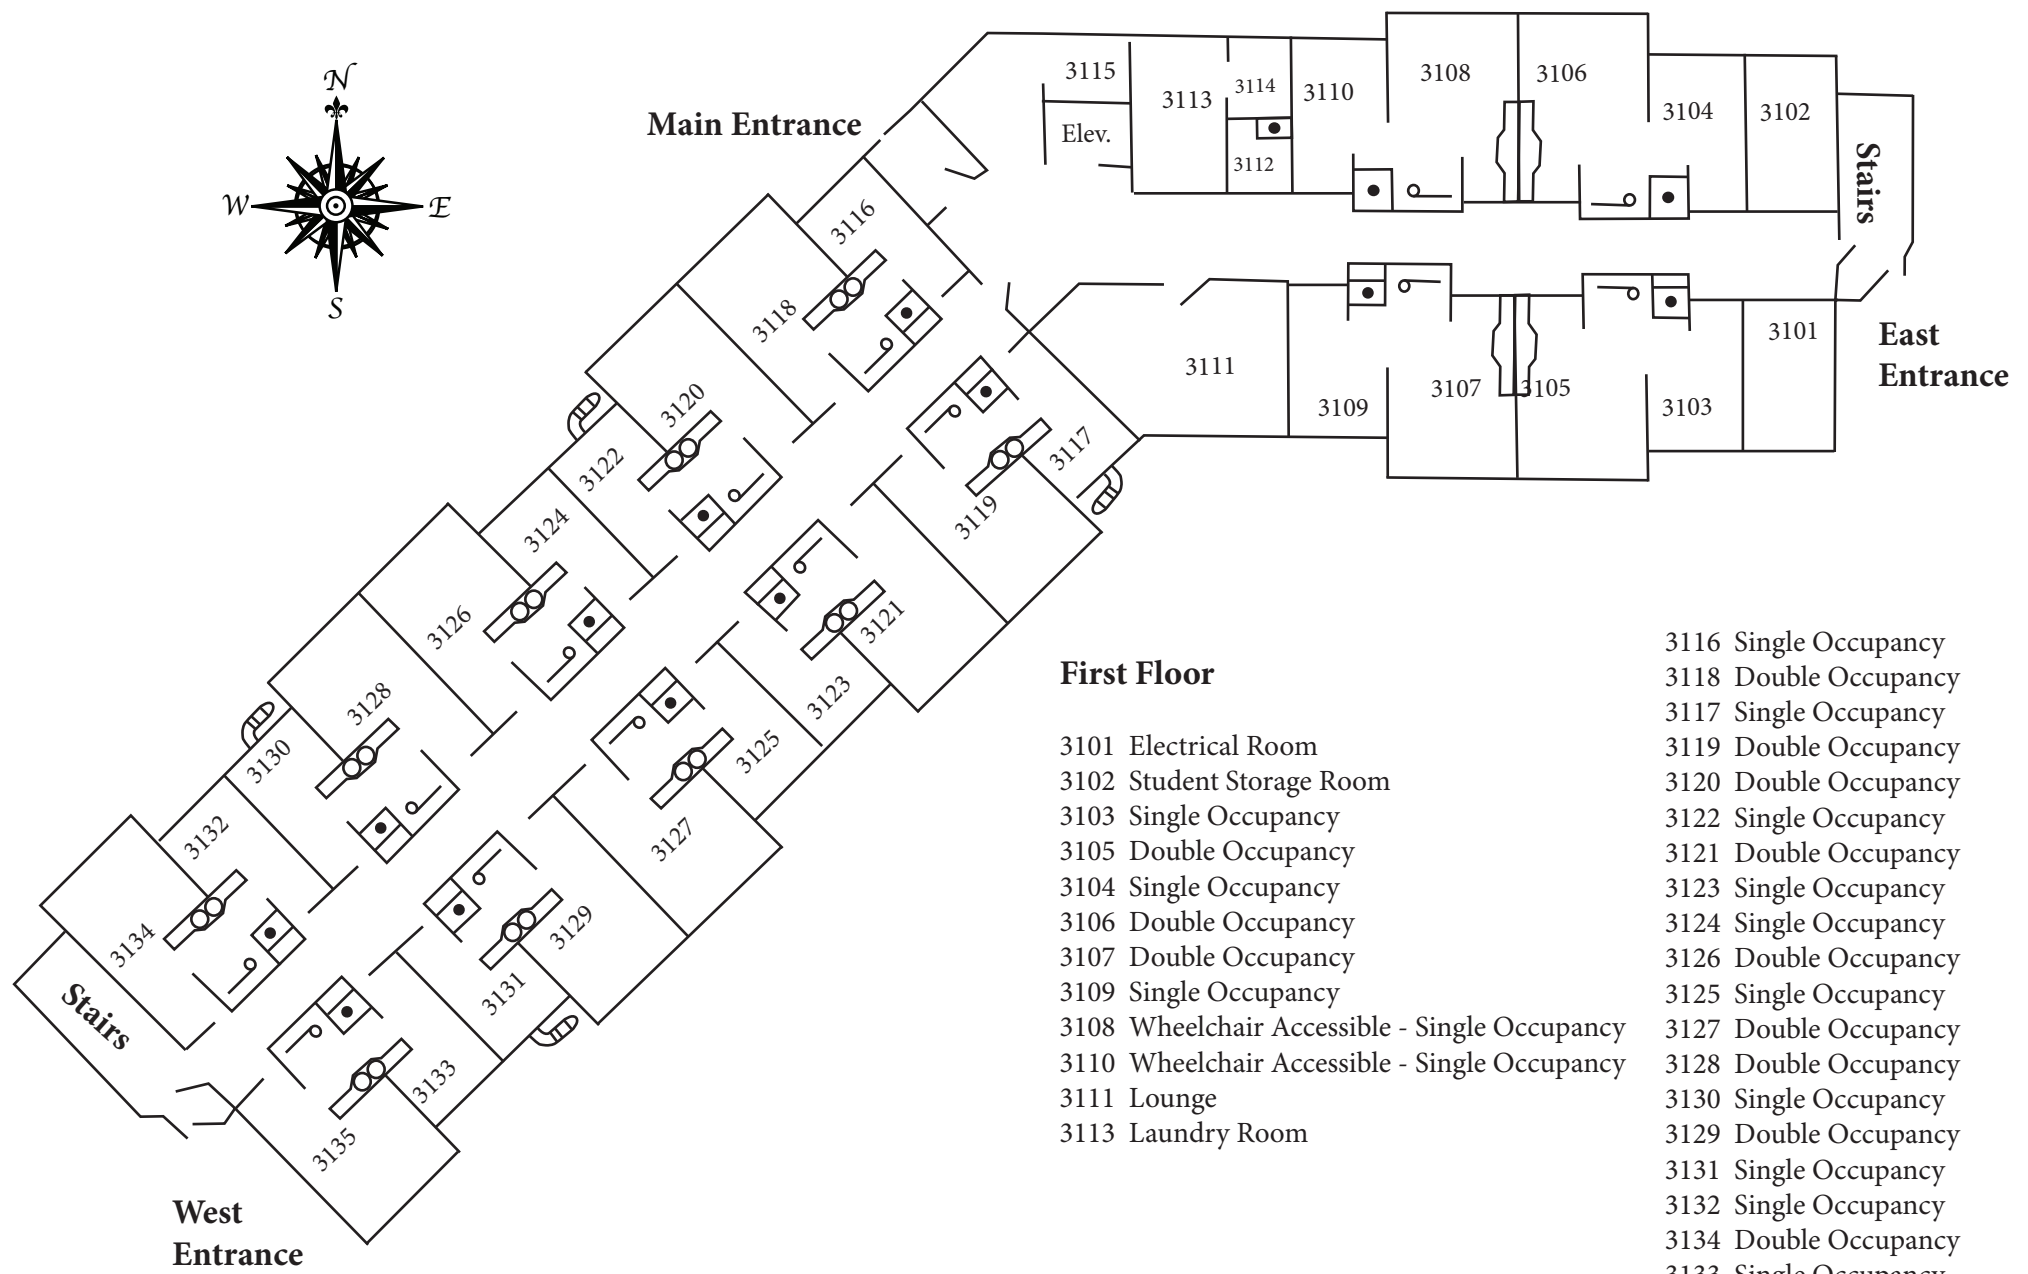

Concord Hall

First Floor

- 3101 Electrical Room
- 3102 Student Storage Room
- 3103 Single Occupancy
- 3105 Double Occupancy
- 3104 Single Occupancy
- 3106 Double Occupancy
- 3107 Double Occupancy
- 3109 Single Occupancy
- 3108 Wheelchair Accessible - Single Occupancy
- 3110 Wheelchair Accessible - Single Occupancy
- 3111 Lounge
- 3113 Laundry Room
- 3116 Single Occupancy
- 3118 Double Occupancy
- 3117 Single Occupancy
- 3119 Double Occupancy
- 3120 Double Occupancy
- 3122 Single Occupancy
- 3121 Double Occupancy
- 3123 Single Occupancy
- 3124 Single Occupancy
- 3126 Double Occupancy
- 3125 Single Occupancy
- 3127 Double Occupancy
- 3128 Double Occupancy
- 3130 Single Occupancy
- 3129 Double Occupancy
- 3131 Single Occupancy
- 3132 Single Occupancy
- 3134 Double Occupancy
- 3133 Single Occupancy
- 3135 Double Occupancy